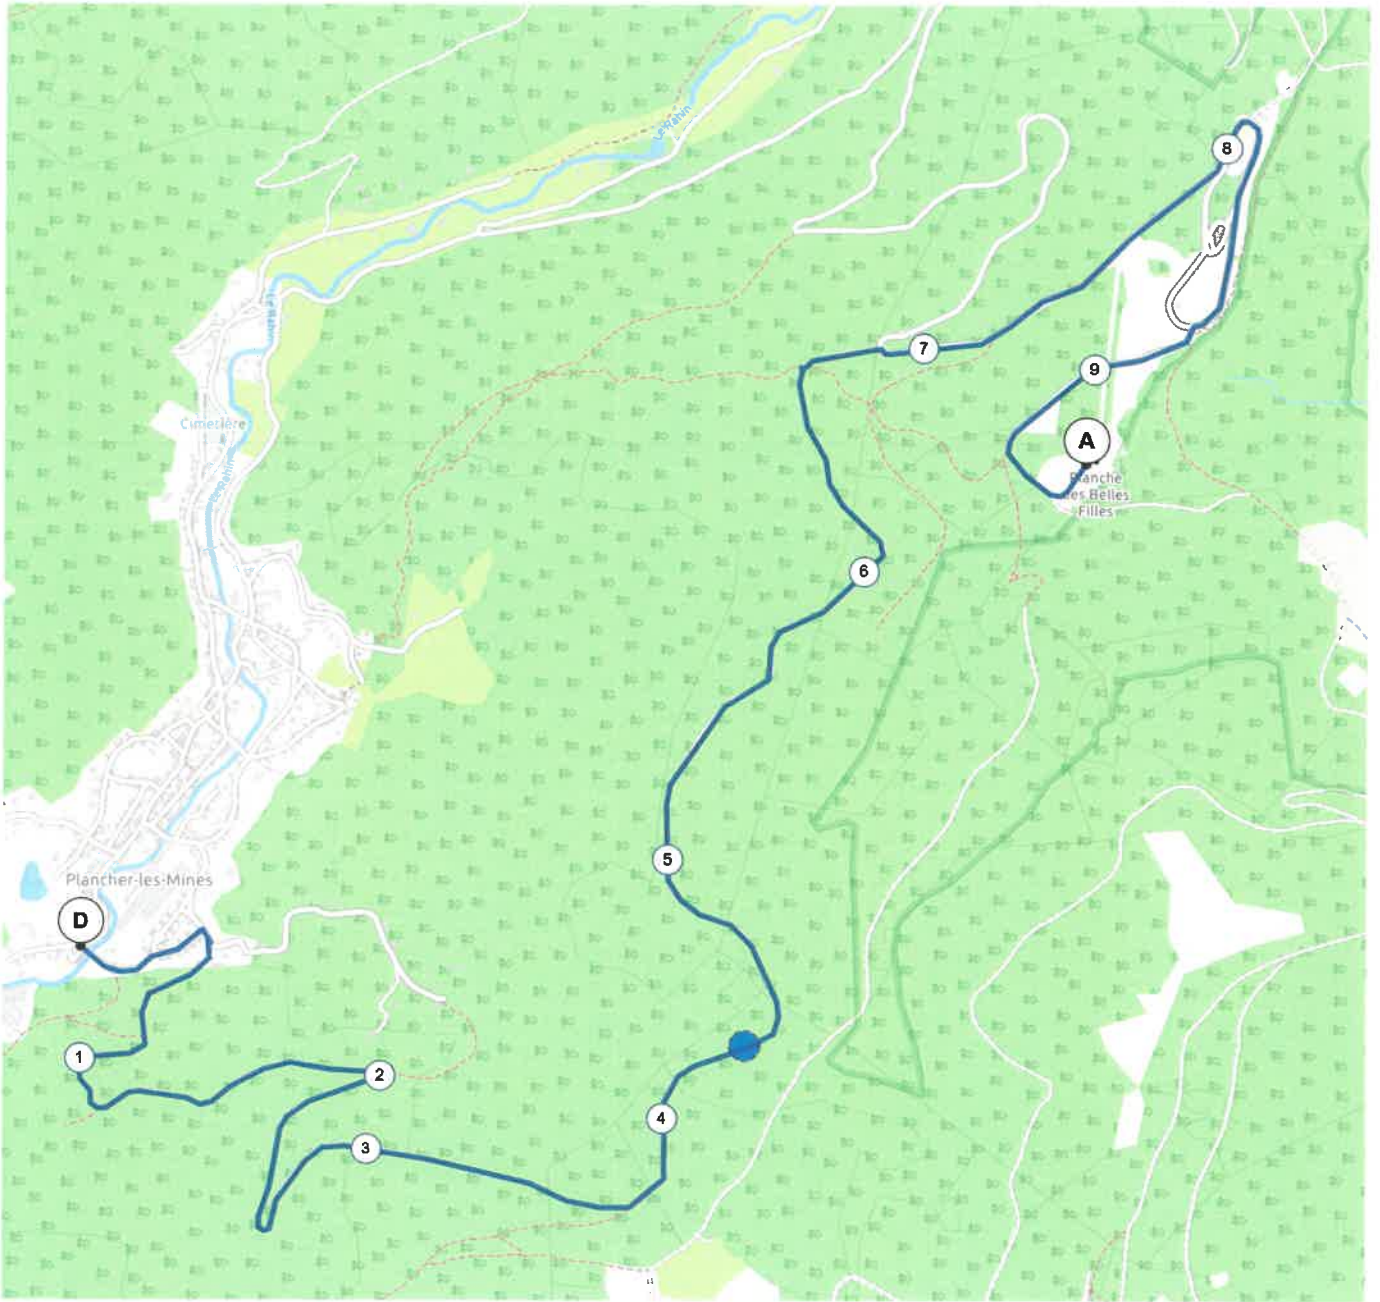

9936244 | Course à pied - Trail | Trail - Marche
Plancher-les-Mines -> Plancher-les-Mines
19.628 km ↑ 657 m ↓ 8 m ▲ 486 m 🏔️ 1135 m

<5% <7% <10% <15% >15%

Leaflet | Maps © Thunderforest thunderforest.com - Data © OpenStreetMap contributors, Geocoding by Photon, Powered by GraphHopper API

300 m