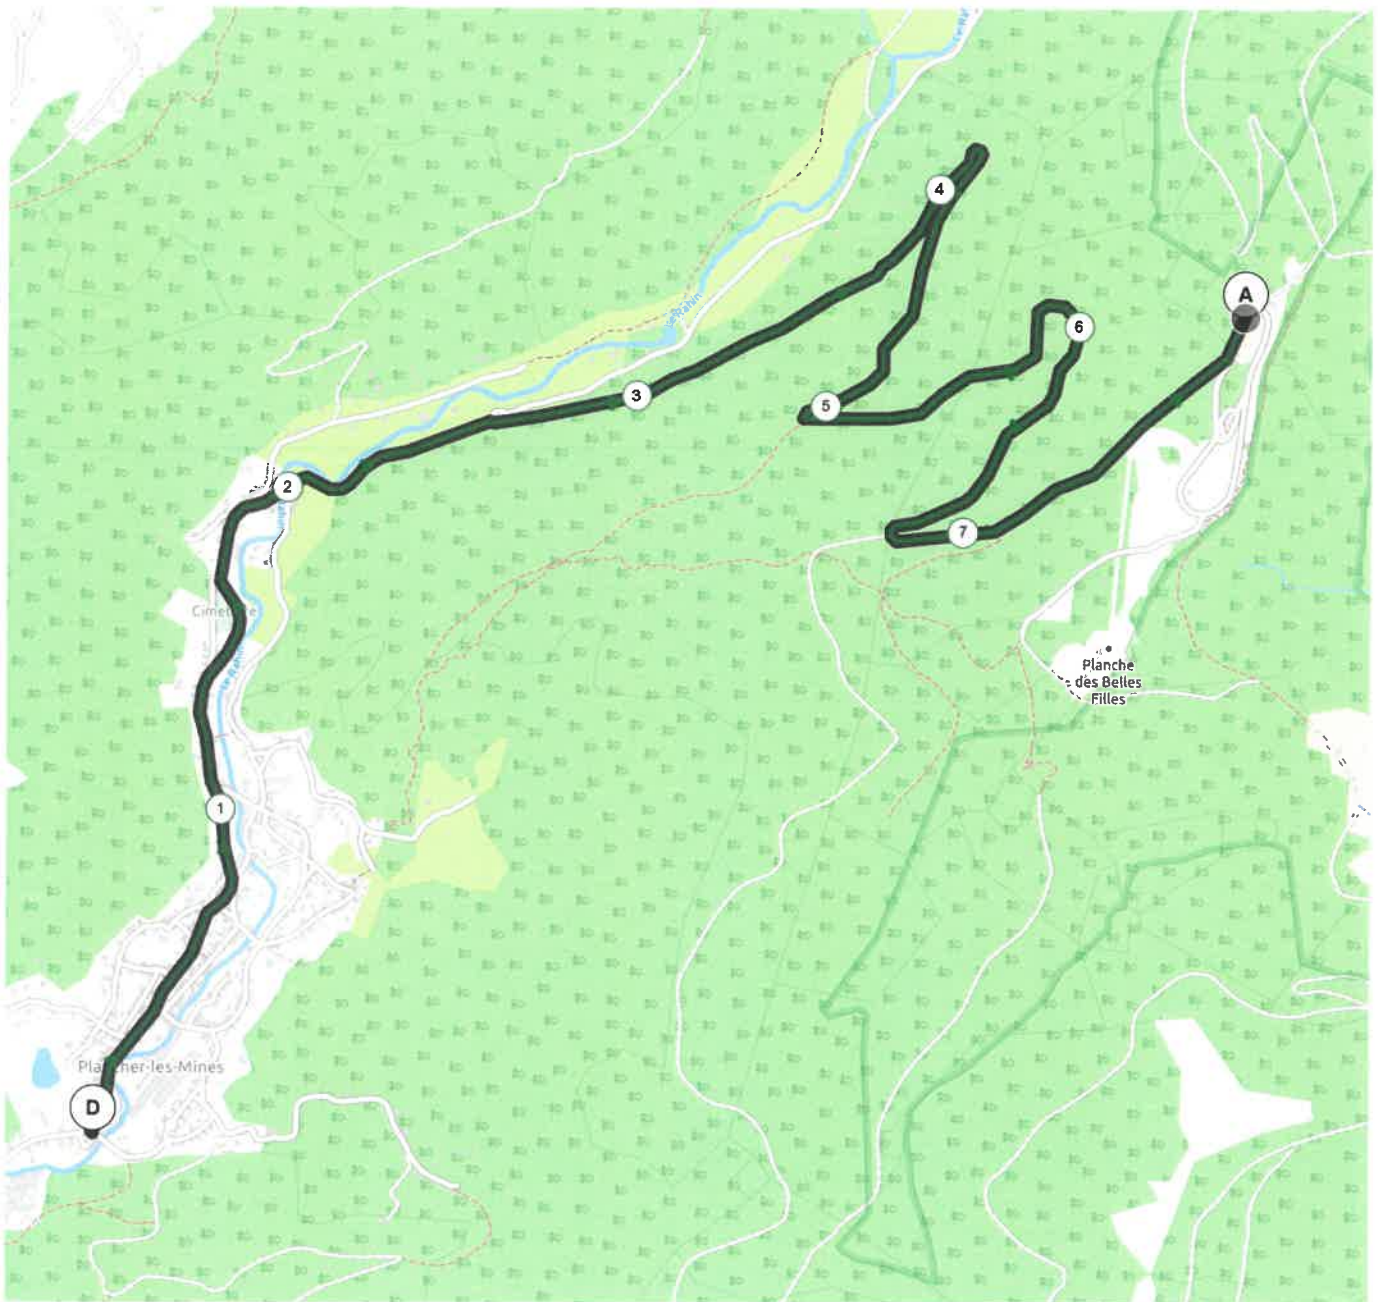

9936434 | Cyclisme - Route | CLM Handbikes
Plancher-les-Mines -> Plancher-les-Mines
7.981 km 517 m 9 m 486 m 1001 m

<5% <7% <10% <15% >15%