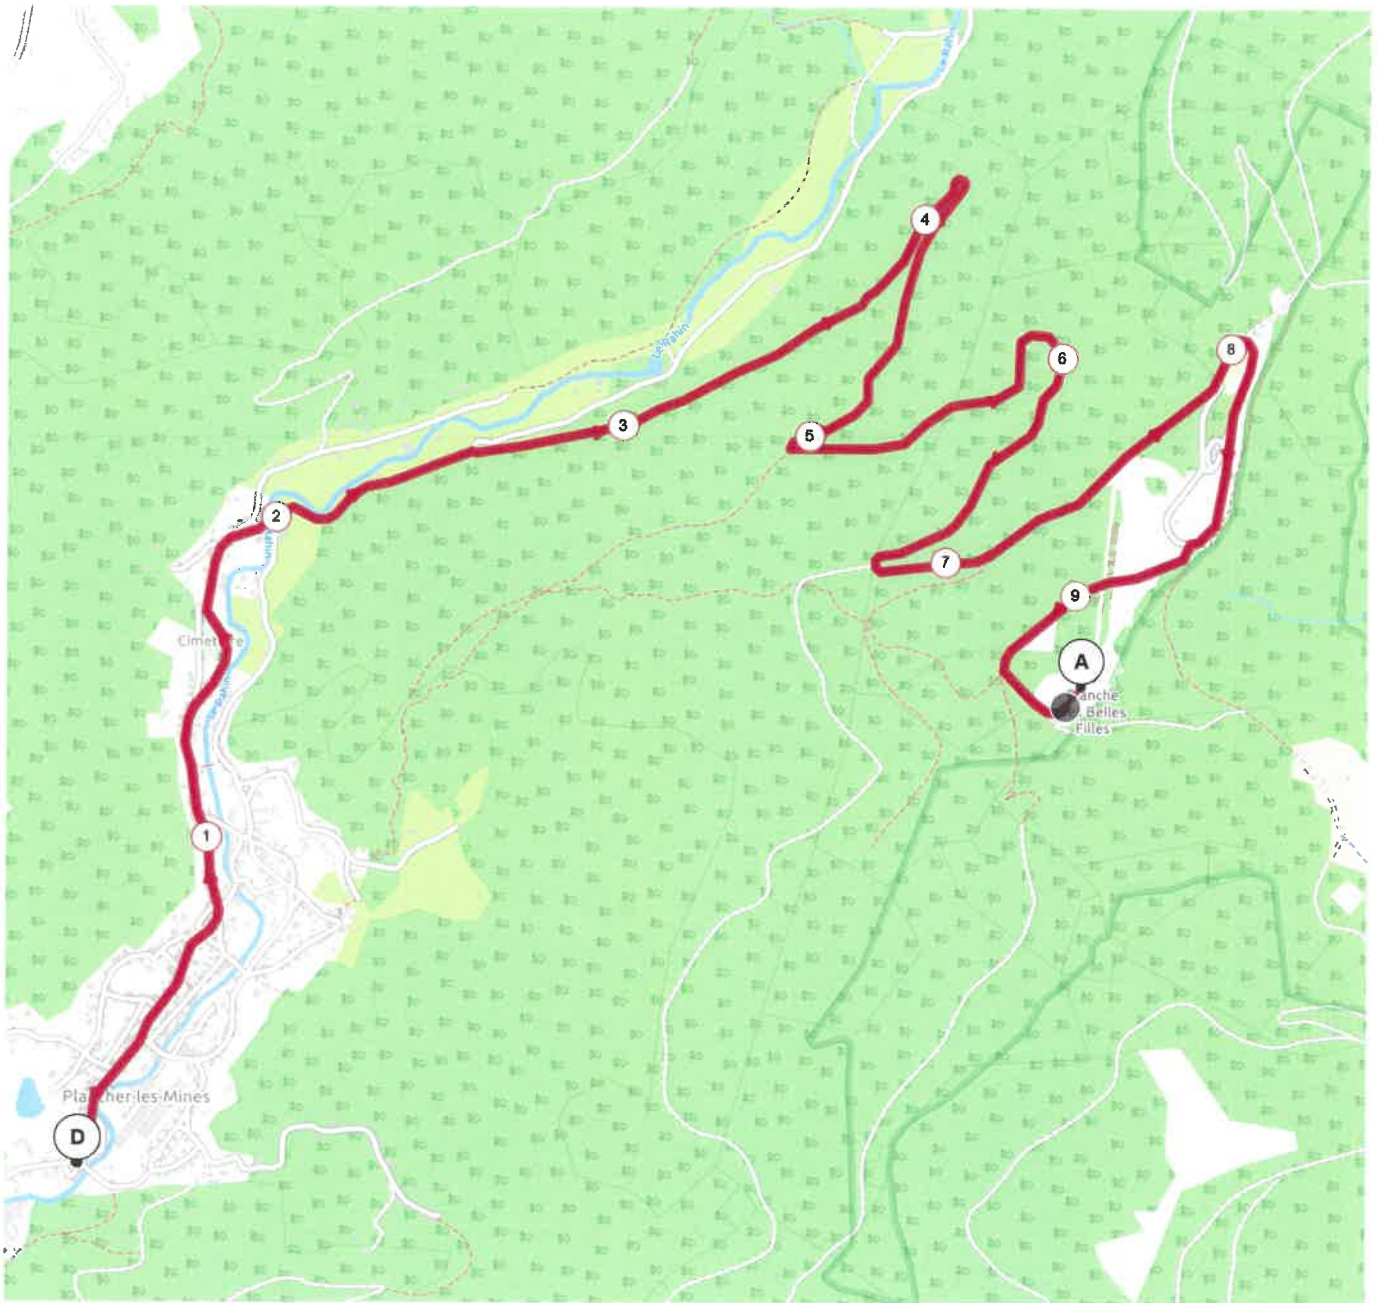

9935974 | Cyclisme - Route | **CLM Cyclistes**
Plancher-les-Mines -> Plancher-les-Mines
→ 9.567 km ↑ 659 m ↓ 10 m ▲ 486 m ▲ 1135 m

<5% <7% <10% <15% >15%

Leaflet | Maps © Thunderforest thunderforest.com - Data © OpenStreetMap contributors, Geocoding by Photon, Powered by GraphHopper API

300 m